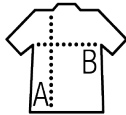

SOL'S SPORTY LSL MEN

MEN'S LONG SLEEVE SPORTS T-SHIRT

Quality

MESH 140
100% breathable polyester

Style

Round neck
Cut and sewn
Binding at collar

Sizes	S	M	L	XL	XXL	3XL
A/B	70/49	72/52	74/55	76/58	77/61	78/64

PACKING

5

50

Carton size
weight :

55 x 36 x 26 cm
11 kg

FEATURES

White

Red